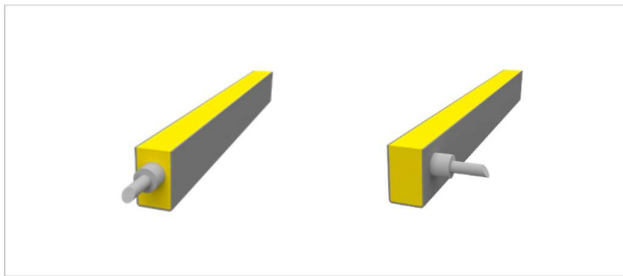

NEON 360 - 40 3D DTW 15W/M IP67

NGA/LL/NF/40/360D/15/DTW/PWM/30-18/67

LED SPECIFICATION SHEET

PRODUCT DESCRIPTION

This Medium Output Dim-to-Warm Neon Flex features a circular cross-section and is designed for flexibility and style. It delivers high-quality, wraparound illumination with the ability to seamlessly transition from cool white to warm white as it dims.

PRODUCT NOTES

- Fusion Neon is typically supplied in custom cut lengths, but can also be supplied in reels up to a maximum length of 5m, with cables at both ends.
- A range of mounting accessories are available to ensure easy and secure installation.
- Please note, the 360° Neon cannot be cut to size on site, so precise measurements are required prior to ordering.
- When unreeling NGA's Neon Flex, two people must work together no more than 1.5 m apart. One supports the reel while the other feeds the Neon out for installation. This prevents twisting and protects the internal LEDs.

TECHNICAL INFORMATION

Product Code	NGA/LL/NF/40/360D/15/DTW/PWM/30-18/67
Product Group	Neon Flex
Bend Direction	Horizontal OR Vertical (not Dual)
Power Consumption	15W/m
Supply Voltage	24V DC Constant Voltage
Lumen Output	3K: 750 lm
Efficacy	50lm/W
Colour Temperature	1800K-3000K
CRI	Ra>95
MacAdam Step	<3SDCM
Lifetime	50000hrs
Cutting Interval	62.5mm

Dimensions	ø40mm
Mounting Clip	Refer to page 2
Alternative Mounting	Refer to page 2
Bending Diameter	ø≥700mm
Cable Entry	End / Side
Max Run Length	5m
Control Gear	TRIAC / 0-10 / DALI / DMX
IP Rating	IP67
IK Rating	IK08
Operating Temperature	-40°C to 55°C
Beam Angle	360°
Protection Class	III