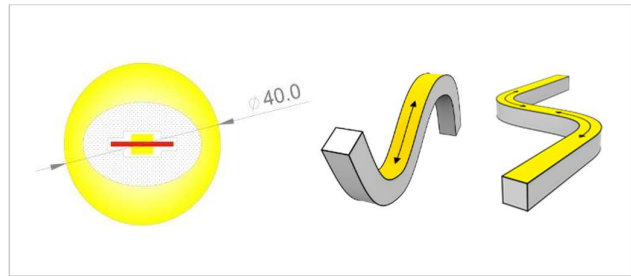

NEON 360 - 40 3D DTW 15W/M IP67

NGA/LL/NF/40/360D/15/DTW/PWM/30-18/67

LED SPECIFICATION SHEET

PRODUCT DESCRIPTION

This Medium Output Dim-to-Warm Neon Flex features a circular cross-section and is designed for flexibility and style. It delivers high-quality, wraparound illumination with the ability to seamlessly transition from cool white to warm white as it dims.

PRODUCT NOTES

- Fusion Neon is typically supplied in custom cut lengths, but can also be supplied in reels up to a maximum length of 5m, with cables at both ends.
- A range of mounting accessories are available to ensure easy and secure installation.
- Please note, the 360° Neon cannot be cut to size on site, so precise measurements are required prior to ordering.
- When unreeling NGA's Neon Flex, two people must work together no more than 1.5 m apart. One supports the reel while the other feeds the Neon out for installation. This prevents twisting and protects the internal LEDs.

TECHNICAL INFORMATION

Product Code	NGA/LL/NF/40/360D/15/DTW/PWM/30-18/67
Product Group	Neon Flex
Bend Direction	Horizontal OR Vertical (not Dual)
Power Consumption	15W/m
Supply Voltage	24V DC Constant Voltage
Lumen Output	3K: 750 lm
Efficacy	50lm/W
Colour Temperature	1800K-3000K
CRI	Ra>95
MacAdam Step	<3SDCM
Lifetime	50000hrs
Cutting Interval	62.5mm

Dimensions	ø40mm
Mounting Clip	Refer to page 2
Alternative Mounting	Refer to page 2
Bending Diameter	ø≥700mm
Cable Entry	End / Side
Max Run Length	5m
Control Gear	TRIAC / 0-10 / DALI / DMX
IP Rating	IP67
IK Rating	IK08
Operating Temperature	-40°C to 55°C
Beam Angle	360°
Protection Class	III