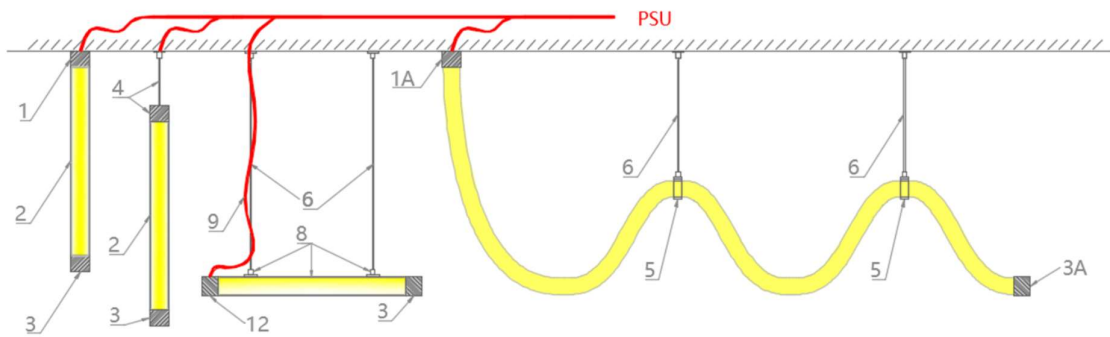

PRODUCT NOTES

- Fusion Neon is typically supplied in custom cut lengths, but can also be supplied in reels up to a maximum length of 5m, with cables at both ends.
- A range of mounting accessories are available to ensure easy and secure installation.
- Please note, the 360° Neon cannot be cut to size on site, so precise measurements are required prior to ordering.
- When unreeling NGA's Neon Flex, two people must work together no more than 1.5 m apart. One supports the reel while the other feeds the Neon out for installation. This prevents twisting and protects the internal LEDs.

TECHNICAL INFORMATION

Product Code	NGA/LL/NF/40/360D/15/DTW/PWM/30-18/67
Product Group	Neon Flex
Bend Direction	Horizontal OR Vertical (not Dual)
Power Consumption	15W/m
Supply Voltage	24V DC Constant Voltage
Lumen Output	3K: 750 lm
Efficacy	50lm/W
Colour Temperature	1800K-3000K
CRI	Ra>95
MacAdam Step	<3SDCM
Lifetime	50000hrs
Cutting Interval	62.5mm

Dimensions	ø40mm
Mounting Clip	Refer to page 2
Alternative Mounting	Refer to page 2
Bending Diameter	ø≥700mm
Cable Entry	End / Side
Max Run Length	5m
Control Gear	TRIAC / 0-10 / DALI / DMX
IP Rating	IP67
IK Rating	IK08
Operating Temperature	-40°C to 55°C
Beam Angle	360°
Protection Class	III

- 1: Aluminum mounting cap with cable entry (assemble with tube/360)
- 1A: Aluminum mounting cap with cable entry
- 2: Transparent PC tube
- 3: Aluminum end cap
- 3A: Aluminum end cap
- 4: Hanging cap with built-in power cable